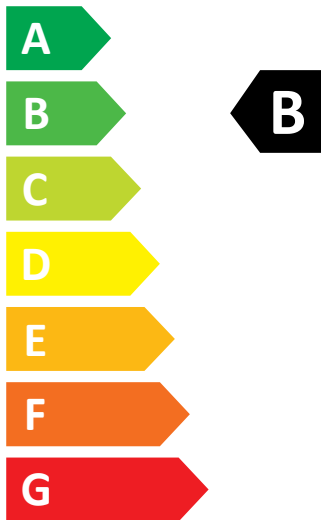

# ENERG

WHIRLPOOL

FFWDB 864349 BV EE

307 kWh / 100

55 kWh / 100

6,0 kg

8,0 kg

65 L