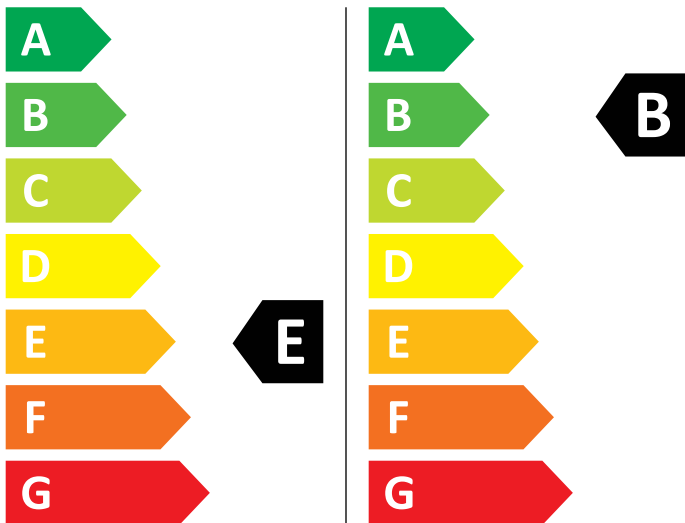

ENERG

AEG

L8WBC61S 914605224

356 kWh/100

59 kWh/100

6,0 kg

10,0 kg

70 L